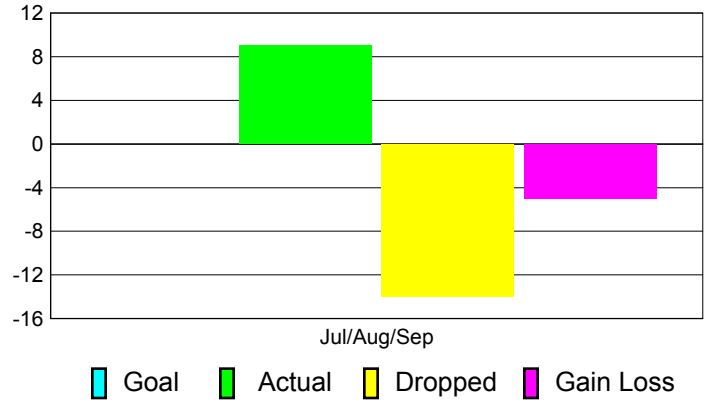

### YTD Status Quo Clubs 2012-2013

Status Quo Clubs Compared to Status Quo Members

## MEMBERSHIP

**Membership Results**  
2012-2013

**Membership**  
2011-2012

Month	Net Memb Goal	Actual New Memb	Actual Dropped Memb	Gain/Loss of Memb	Gain/Loss of Memb
Jul/Aug/Sep	0	9	-14	-5	-10
<b>Totals</b>	<b>0</b>	<b>9</b>	<b>-14</b>	<b>-5</b>	<b>-10</b>

### Membership Results 2012-2013

Goal, New, Dropped, Gain/Loss

### Comparison of Membership Gain/Loss

Current Year Compared to the Previous Year